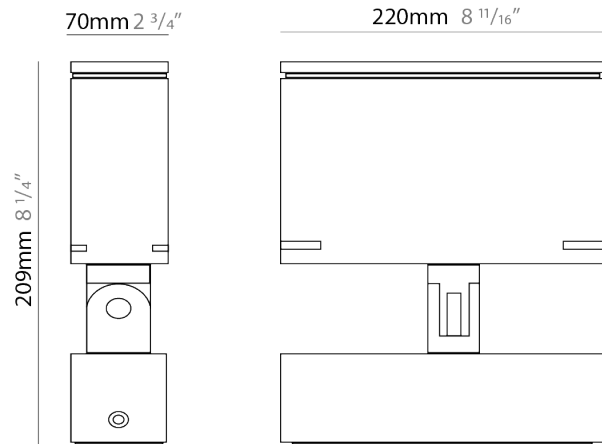

GENERAL

Series: Target
Brand: Platek
Division: Exterior
Mounting Type: Surface
Mounting Location: Above Ground
Subcategory: Flood

PHYSICAL

Shape: Rectangle
Length (mm): 220
Length (in): 8 ¹¹/₁₆
Width (mm): 70
Width (in): 2 ³/₄
Height (mm): 213
Height (in): 8 ³/₈
Light Distribution: Adjustable / Direct
Screws: A4 stainless steel
Diffuser: Clear tempered glass
Fixture Finish: BLK / WHI / GRY / COR / ANT / BRZ
Fixture Material: Aluminum Die Cast

ELECTRICAL

Lamp Type: LED
Input Wattage (W): 34
Total Output Wattage (W): 32
Dimming: Non-Dimmable
Driver Included: Yes
Driver Location: Integrated
Driver Type: Constant Current - Universal
Driver Class: Class 2
Input Voltage (V): 120 - 277
Constant Current (mA): 700
Upon Request: (Not included - see components [IP65 or higher enclosure to be supplied by others]) Remote: 0-10Vdc dimming / DMX

LED

Number of LEDs: 16
Color Temperature (°K): 3000 / 4000
Max. Delivered Lumen (lm): 3075 / 3200
Nominal Lumen (lm): 4000 / 4160
CRI: >80 CRI
Lamp Life (hrs): 60000

OPTICAL

Optic°: 9 / 24 / 48 / ELL
Adjustability: Rotational 330°; Tilt 90°

RATINGS AND CERTIFICATIONS

Certified By: Certified for North American Standards
IP rating: IP66
IK Rating: IK08
Bug Rating: B3 U0 G0